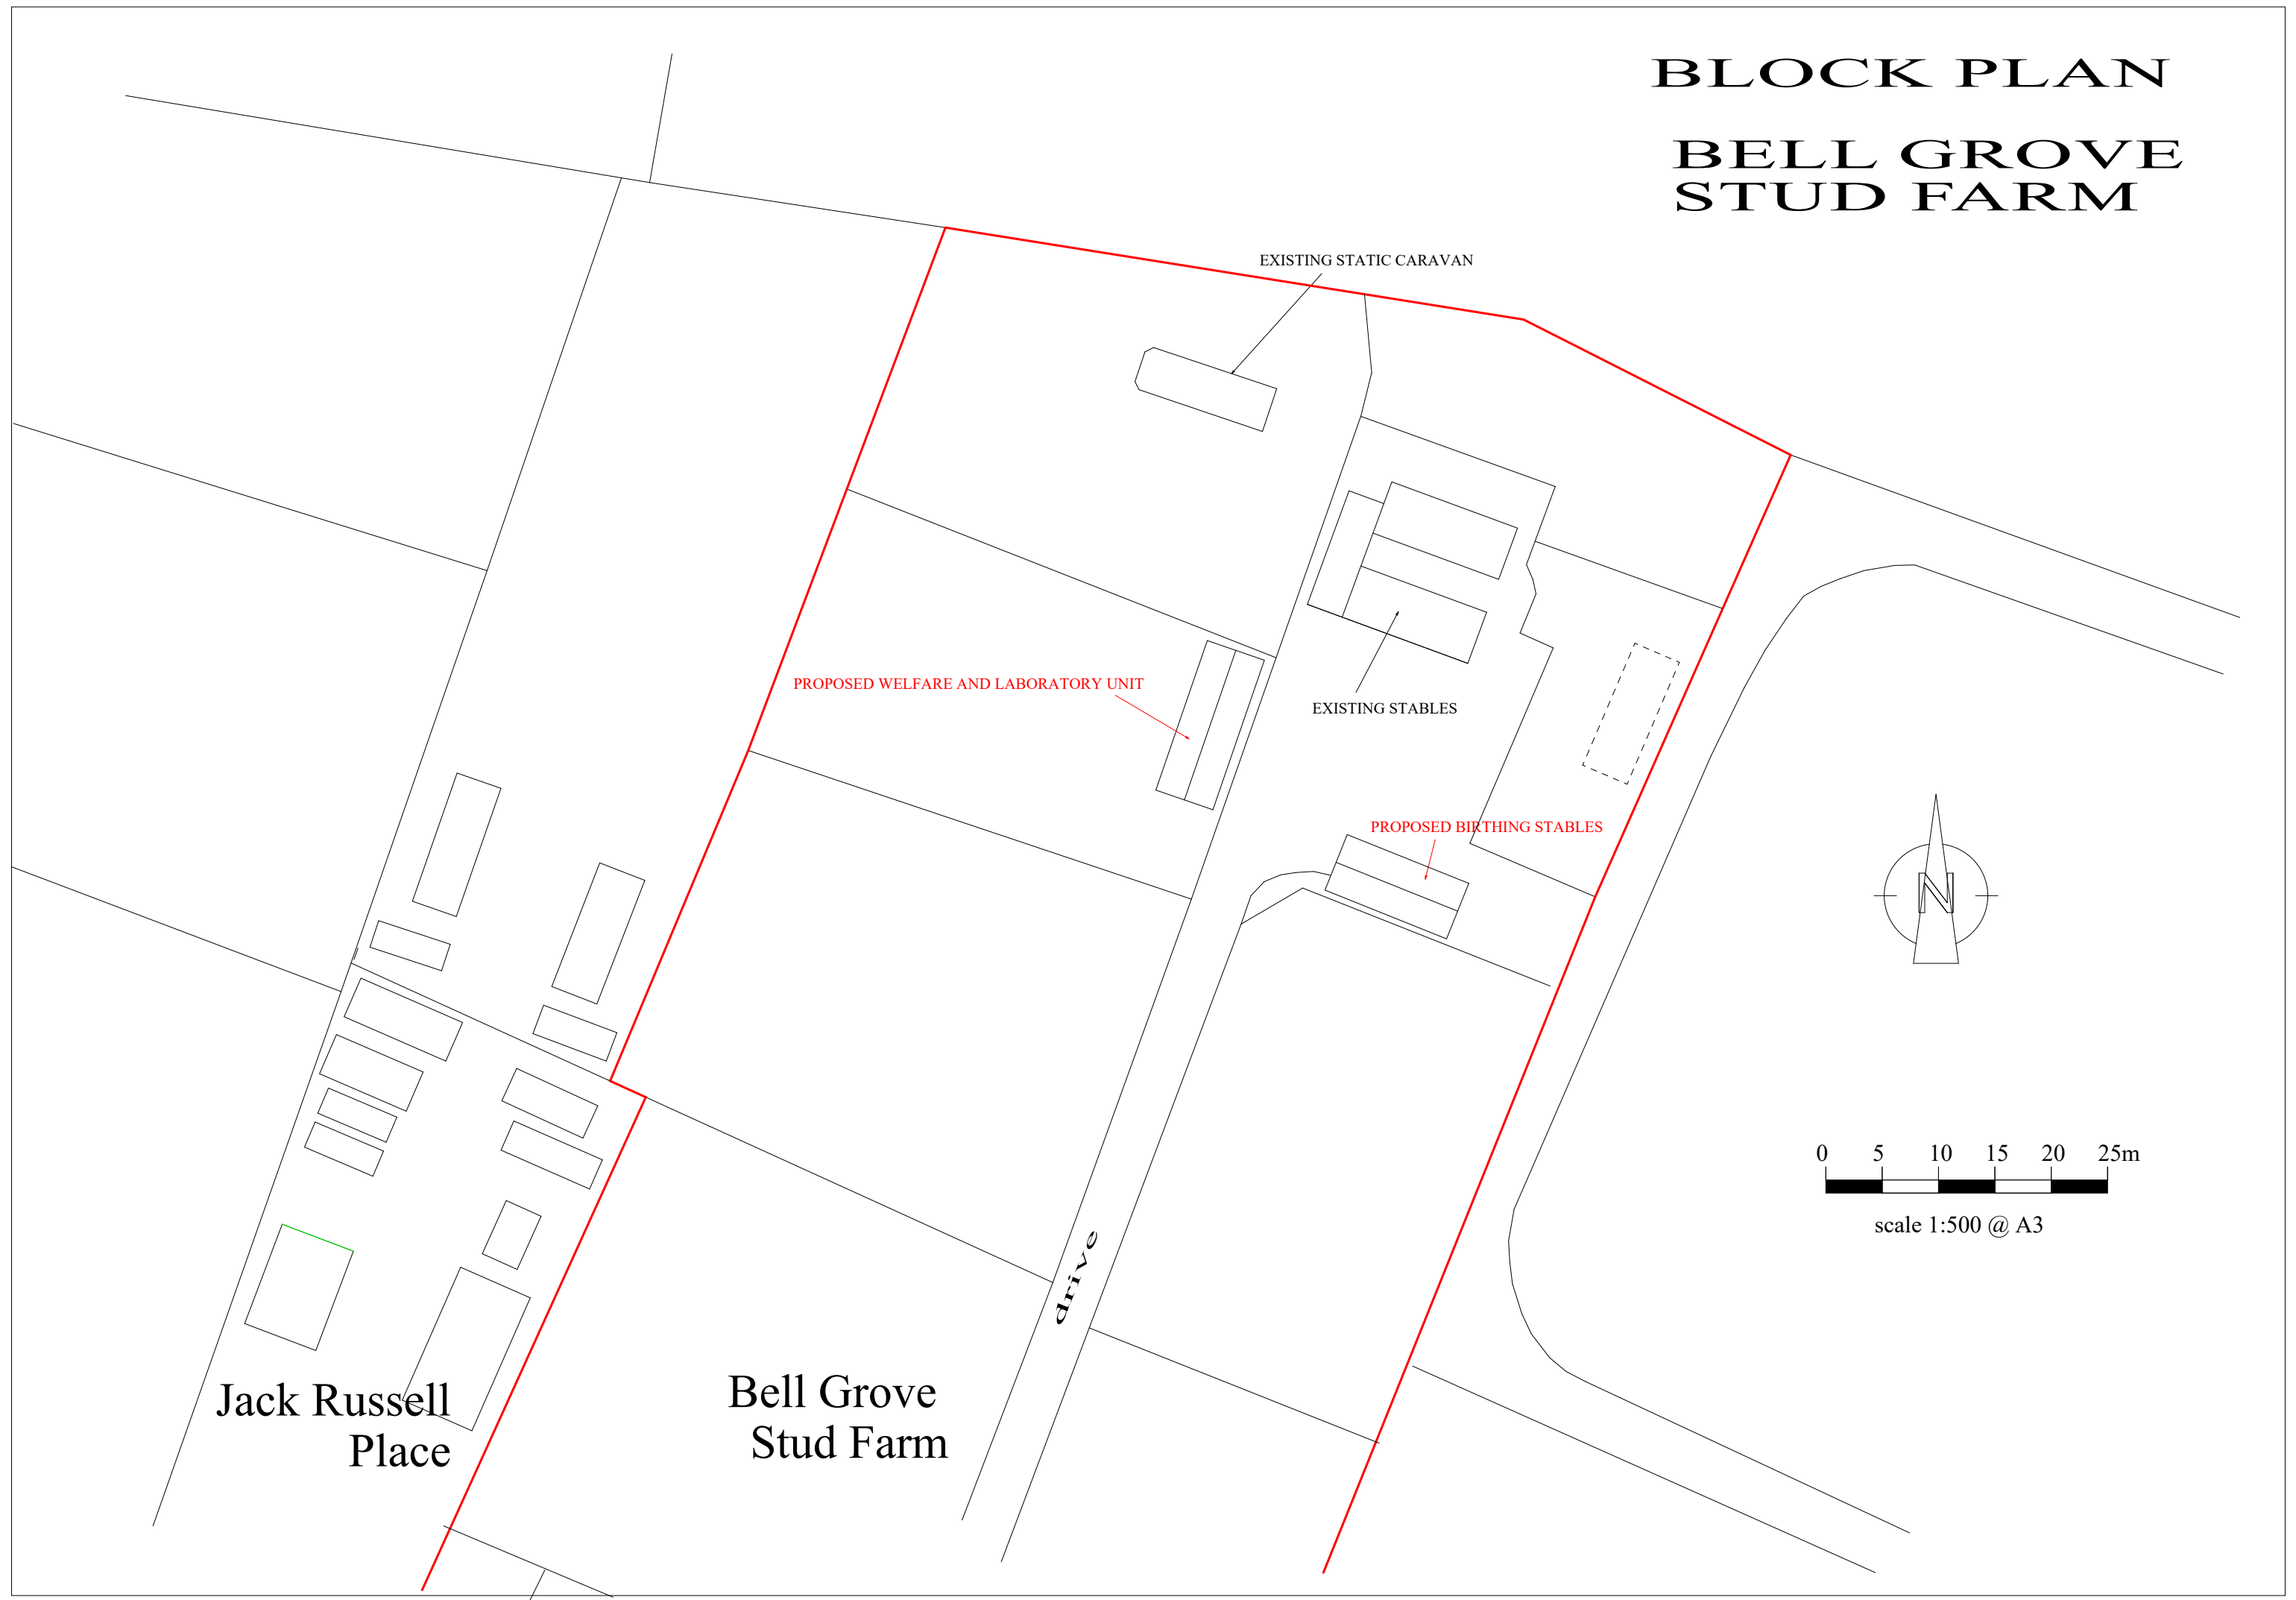

BLOCK PLAN

BELL GROVE STUD FARM

EXISTING STATIC CARAVAN

PROPOSED WELFARE AND LABORATORY UNIT

EXISTING STABLES

PROPOSED BIRTHING STABLES

drive

Jack Russell
Place

Bell Grove
Stud Farm

scale 1:500 @ A3